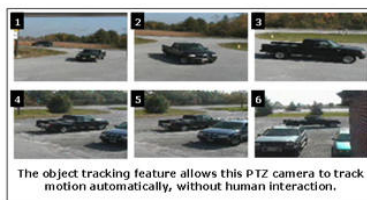

SENTRY SECURITY SYSTEMS INC.
C/O Door 201
44951 Co. Route 191
Wellesley Island, NY 13640

1257 Midland Ave. Unit #1
Kingston, ON, K7P 2Y1
Phone: 866.736.8796
Fax: 613.384.1733