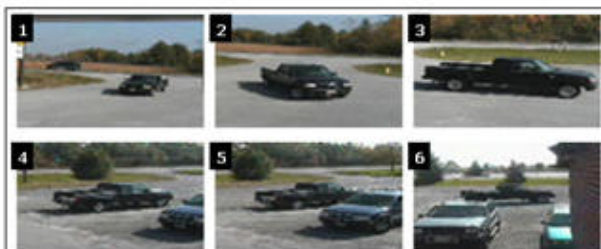

The object tracking feature allows this PTZ camera to track motion automatically, without human interaction.