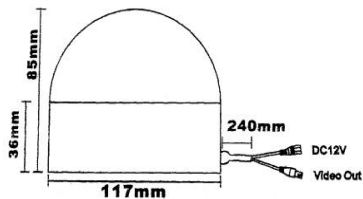

## Mintron™ B-83X10

1/3", Color, Vandal-proof, Day/Night, Dome Camera

### Description

A vandal proof, dome, color CCTV camera with 1/3" Extra View CCD and Mintron 20MIPS DSP. This camera utilizes a cast aluminum base with thick, clear polycarbonate dome with a tamper-proof fastening. It is capable of resisting a blow from a sledge hammer or blast from a shotgun. The internal camera includes Infra-Red LEDs for image production at light levels less than 0.5 Lux – down to and including total darkness. It produces excellent quality video, in color, at 380/470 TV lines. The Extra View CCD provides color images down to an excellent minimum illumination level of 0.5 Lux @F1.2, and black and white images under Infra-Red.