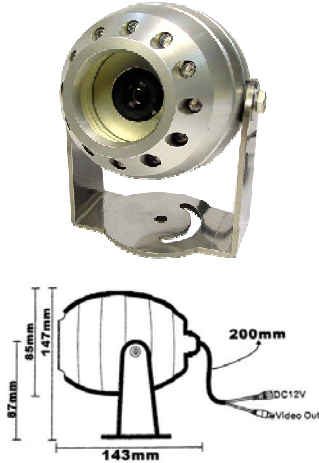

Mintron™ B-53X10

1/3", Water-proof, Bullet-proof, Vandal-proof Camera

Features

- 1/3" Extra-View Color CCD and Mintron 20MIPS DSP
- 380 TV Lines (470 TV line equivalent with Adaptive Edge Enhancement)
- 0.5 LUX at F1.2 (Color); 0.0 Lux with Infra-Red
- Heavy duty, vandal-proof cast aluminum case

Description

A vandal-proof, waterproof, bullet, color CCTV camera with 1/3" Extra View CCD and Mintron™ 20MIPS DSP. This camera utilizes a heavy duty, cast aluminum case with a tamper-proof fastening. It is capable of resisting a blow from a sledge hammer or blast from a shotgun. The camera includes Infra-Red LEDs for image production at light levels less than 0.5 Lux – down to and including total darkness. It produces excellent quality video, in color, at 380/470 TV lines. The Extra View CCD provides color images down to an excellent minimum illumination level of 0.5 Lux @F1.2, and black and white images at lower light levels, under Infra-Red. **Recommended Use:** Indoors or outdoors, in high damage-risk areas. Provides good quality color video down to relatively low light levels and black and white video under Infra-Red. Not for indoor use pointing at exterior windows or doors, where the high light sensitivity of the CCD causes flaring effects.