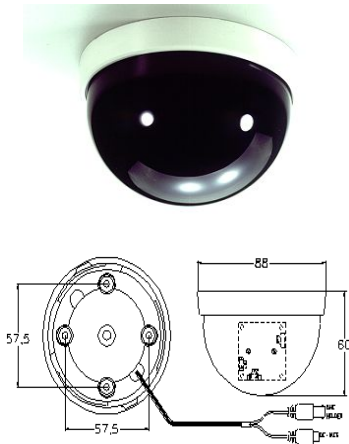

Mintron™ 84KO

1/4" Medium Resolution Color Mini-Dome Camera

Features

- ⚡ 1/4" Panasonic Color CCD and Mintron 20MIPS DSP
- ⚡ 380 TV Lines (470 TV line equivalent with Adaptive Edge Enhancement)
- ⚡ 0.5 LUX at F1.2

Description

An inexpensive mini-dome, color CCTV camera with 1/4" CCD and Mintron 20MIPS DSP. This camera produces good quality video, in color, at 380/470 TV lines. The CCD provides a good minimum illumination level of 0.5 Lux @F1.2. **Recommended Use:** Indoors, where an interchangeable lens is not needed and lighting is relatively constant. Provides good quality video down to relatively low light levels. Widely used in retail stores.

Mintron™ 84KON & 84KOP SPECIFICATIONS

MODEL	84KON	84KOP
TV System	NTSC	PAL
Picture Element	537(H) X 505(V)	537(H) X 597(V)
Scanning System	525 lines, 60 fields/sec	625 lines, 50 fields/sec
Sync System	Internal	
Lens & View Angle	3.7mm F2.0 / 68°	
Minimum Illumination	0.5Lux at F1.2	
Resolution	380 TVL / 470 TVL (Enhanced)	
S/N Ratio	52dB (MIN) / 60dB (TYP) (AGC OFF)	
Auto Iris	A.E.S.	
A.E.S.	1/60~1/100,000 sec.	1/50~1/100,000 sec.
Video Output	1.0V p-p composite video at 75 ohm	
Gamma Correction	0.45	
Gain Control	AGC	
White Balance	ATW / AWB	
White Balance Range	ATW (3200---10000 °K) / AWB (Auto White Balance) / FIX(3200 °K)	
Operation Temperature	-20°C TO 50°C	
Operation Humidity	within 85 RH	
Power Source	DC 12V±1V / 80mA	