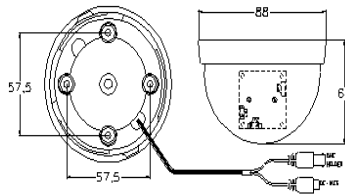

Mintron™ 83X10

Features

- 1/3" Extra-View Color CCD and Mintron 20MIPS DSP
- 380 TV Lines (470 TV Line equivalent with Adaptive Edge Enhancement)
- 0.3 Lux at F1.2

Description

A mini-dome, color CCTV camera with 1/3" Extra View CCD and Mintron™ 20MIPS DSP. This camera produces excellent quality video, in color, at 380/470 TV lines. The Extra View CCD provides an excellent minimum illumination level of 0.3 Lux @F1.2.

Recommended Use: Indoors, where an interchangeable lens is not needed and lighting is relatively constant. Provides good quality video down to relatively low light levels. Not for use pointing at exterior windows or doors, where the high light sensitivity of the CCD causes flaring effects.

Mintron™ 83X10N & 83X10P SPECIFICATIONS		
MODEL	83X10N	83X10P
TV System	NTSC	PAL
Picture Element	537(H) X 505(V)	537(H) X 597(V)
Scanning System	525 lines, 60 fields/sec	625 lines, 50 fields/sec
Sync System	Internal	
Minimum Illumination	0.3 Lux at F1.2	
Resolution	380 TVL / 470 TVL (Enhanced)	
S/N Ratio	52dB (MIN) / 60dB (TYP) (AGC OFF)	
Auto iris	A.E.S.	
A.E.S.	1/60~1/100,000 sec.	1/50~1/100,000 sec.
Video Output	1.0V p-p composite video at 75 ohm	
Gamma Correction	0.45	
Gain Control	AGC	
White Balance	ATW / AWB	
White Balance Range	ATW (3200---10000 °K) / AWB (Auto White Balance) / FIX(3200 °K)	
Operation Temperature	-20°C TO 50°C	
Operation Humidity	within 85% RH	
Power Source	DC 12V±1V / 80mA	

For more information on any of our products or services please

visit us on the Web at:

www.sentry-resellers.com

or

www.cctvsentry.com

SENTRY SECURITY SYSTEMS INC.
C/O Door 201
44951 Co. Route 191
Wellesley Island, NY 13640
1257 Midland Ave. Unit #1
Kingston, ON, K7P 2Y1
Phone: 866.736.8796
Fax: 613.384.1733