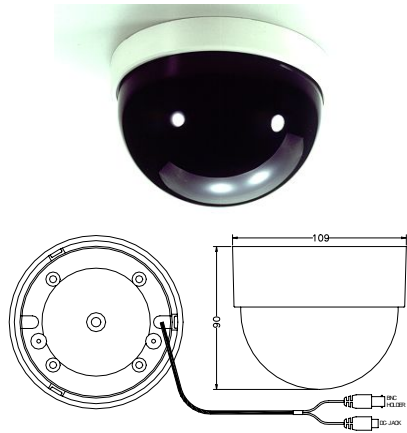

Mintron™ 83W7N-VF

1/3" High Resolution, Color, Wide Dynamic Range, CCTV Camera

Features

- ⚡ 1/3" Sony CCD
- ⚡ 540 TV Lines
- ⚡ 0.001 Lux in Star Light Mode
- ⚡ On screen display and push-button controls
- ⚡ Enhanced Wide Dynamic Range Function
- ⚡ 48 Motion Detection Zones
- ⚡ Super Digital Noise Reduction (SDNR) increased the S/N ratio to 52db

Description

A high resolution, mini-dome, color CCTV camera, featuring "On Screen Display" controls, wide dynamic range, anti-smearing and frame integration. Frame integration allows the light sensitivity to be turned up to provide a minimum illumination range from 0.05 Lux down to an amazing 0.001 Lux in color. Wide Dynamic Range allows detail in both bright areas and dark areas in the same field of view to be resolved. Anti-smearing allows details to be seen against a very bright background. **Recommended Use:** Indoors where color video is required at low illumination levels and/or when detail is required in bright and dark areas simultaneously or where details need to be resolved against a very bright background. OSD makes auto-iris and digital zoom control more flexible.