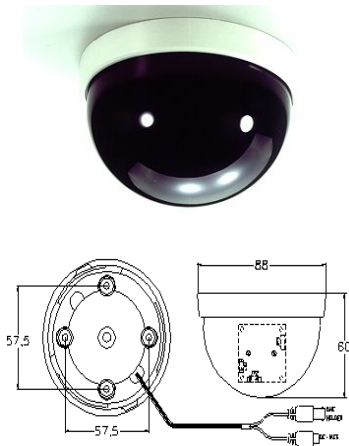

Mintron™ 83SR10HN-VF

High Resolution, Color Mini-Dome Camera with Vari Focal, Auto-Iris Lens

Features

- ⚡ 1/3" High resolution CCD
- ⚡ 540 TV Lines
- ⚡ 0.0014 LUX at F1.2
- ⚡ 3 to 9mm Vari-Focal, Auto-Iris Lens
- ⚡ Selectable Sense Up (4X/32X) feature

Description

A high resolution, color mini-dome camera particularly suited for use indoors in changing light conditions where a vari-focal, auto-iris lens is required with exceptional low light performance down to 0.0014 Lux @ F1.2 (selectable 4X/32X sense up). The high resolution 1/3" CCD produces excellent quality 520TV line images. 3 to 9mm vari-focal, auto-iris lens included. **Recommended Use:** Indoors, ceiling mounted, where an unobtrusive camera is required, light conditions are varying (e.g. an exterior window or door is in the field of view) and/or the required field of view is not certain.

Mintron™ 83SR10HN-VF SPECIFICATIONS	
MODEL	83SR10HN-VF
TV System	NTSC
Sync System	Internal
Lens & View Angle	3 - 9mm F1;1.2 -2.1 / 116.5° -40.2°
Minimum Illumination	0.0014 Lux at F1.2
Resolution:	540 TVL
S/N Ratio:	50dB (MIN). 58dB (TYP) (Gamma, Aperture, AGC, OFF)
Auto iris:	A.E.S./ DC-IRIS
A.E.S.:	1/60~1/120,000 sec.
Video Output:	1.0V p-p composite video at 75 ohm
Gamma Correction:	0.45
Gain Control:	AGC ON/OFF
Sense Up	ON/OFF (Preset X4, Option X32)
White Balance:	ATW / AWB
White Balance Range:	ATW (3200---10000 °K)
Operation Temperature:	-20°C TO 50°C
Operation Humidity:	within 85%RH
Power Source:	DC 12V±1V / 150mA