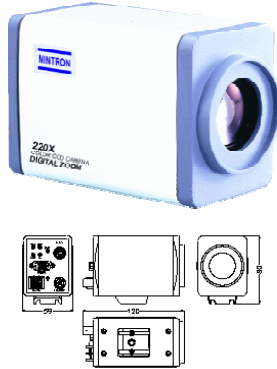

## Mintron™ 64G2DH

1/4" High Resolution Color, Starlight, CCTV Zoom Camera

### Features

- 1/4" Panasonic Extra View Color CCD and Mintron 20MIPS DSP.
- 480 TV Lines (580 TV line equivalent with Adaptive Edge Enhancement).
- 1.5 Lux at F1.2 - 0.02 Lux at 64X frame integration at F1.2.
- On Screen Display, push-button controls.
- 22X optical zoom and 10X digital zoom (220X total zoom)

### Description

A high resolution, long body, color CCTV zoom camera, featuring 22X optical and 10X digital zoom (220X total zoom) and "On Screen Display" controls. Frame integration allows the light sensitivity to be turned up to provide a minimum illumination range of from 1.5Lux down to 0.02Lux, in color. **Recommended Use:** Indoors or outdoors (requires housing), where color video is required at very low illumination levels. OSD makes auto-iris and zoom control more flexible.