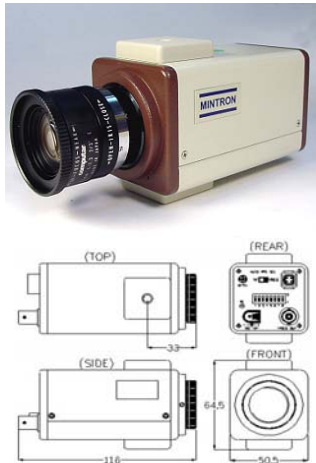

Mintron™ 63X11

1/3" Medium Resolution Color Camera

Features

- ⚡ 1/3" Extra-View Color CCD and Mintron 20MIPS DSP
- ⚡ 380 TV Lines (470 TV line equivalent with Adaptive Edge Enhancement)
- ⚡ 0.3 LUX at F1.2
- ⚡ DIP switch controls
- ⚡ Supports Video and DC Drive auto-iris lenses

Description

A long body, color CCTV camera with 1/3" Extra View CCD and Mintron 20MIPS DSP. This camera produces excellent quality video, in color, at 380/470 TV lines and features DIP switch controls and AI Video and DC drive. The Extra View CCD provides an excellent minimum illumination level of 0.3 Lux @F1.2. **Recommended Use:** Indoors or outdoors (requires housing), where an interchangeable lens is needed. Vari-focal and/or auto-iris lenses are supported. Provides good quality video down to relatively low light levels.

Mintron™ 63X11N & 63X11P SPECIFICATIONS

MODEL	63X11N	63X11P
TV System	NTSC	PAL
Picture Element	537(H) X 505(V)	537(H) X 597(V)
Scanning System	525 lines, 60 fields/sec	625 lines, 50 fields/sec
Sync System	Internal	
Minimum Illumination	0.3Lux at F1.2	
Resolution	380 TVL / 470 TVL (Enhanced)	
S/N Ratio	52dB (MIN) / 60dB (TYP) (AGC OFF)	
Auto Iris	A.E.S. / Video Drive (AI) / DC Drive	
A.E.S.	1/60~1/100,000 sec.	1/50~1/100,000 sec.
Video Output	1.0V p-p composite video at 75 ohm	
Gamma Correction	0.45	
Gain Control	AGC	
White Balance	ATW / AWB	
White Balance Range	ATW (3200---10000 °K) / AWB (Auto White Balance) / FIX(3200 °K)	
BLC	ON/OFF Switch able	
Digital Zoom (2X)	ON/OFF Switch able	
Mirror Function	REV. / NOR. Switch able	
Operation Temperature	-20°C TO 50°C	
Operation Humidity	within 85%RH	
Power Source	DC 12V±1V / 150mA	