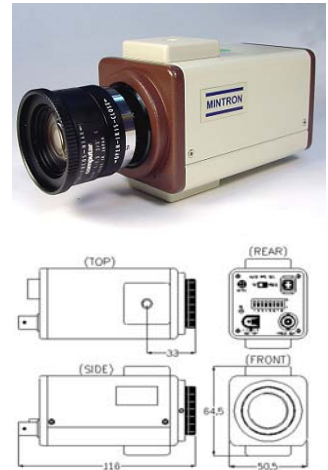

Mintron™ 63X11

Features

- 1/3" Extra-View Color CCD and Mintron 20MIPS DSP
- 380TV Lines (470 Equivalent with Adaptive Edge Enhancement)
- 0.3 Lux at F1.2
- DIP Switch Controls
- Supports Video and DC Drive auto-iris lenses

Description

A long body, color CCTV camera with 1/3" Extra View CCD and Mintron 20MIPS DSP. This camera produces excellent quality video, in color, at 380/470 TV lines and features DIP switch controls and AI Video and DC drive. The Extra View CCD provides an excellent minimum illumination level of 0.3 Lux @F1.2.

Mintron™ 63X11N & 63X11P SPECIFICATIONS		
MODEL	63X11N	63X11P
TV System	NTSC	PAL
Picture Element	537(H) X 505(V)	537(H) X 597(V)
Scanning System	525 lines, 60 fields/sec	625 lines, 50 fields/sec
Sync System	Internal	
Minimum Illumination	0.3Lux at F1.2	
Resolution	380 TVL / 470 TVL (Enhanced)	
S/N Ratio	52dB (MIN) / 60dB (TYP) (AGC OFF)	
Auto Iris	A.E.S. / Video Drive (AI) / DC Drive	
A.E.S.	1/60~1/100,000 sec.	1/50~1/100,000 sec.
Video Output	1.0V p-p composite video at 75 ohm	
Gamma Correction	0.45	
Gain Control	AGC	
White Balance	ATW / AWB	
White Balance Range	ATW (3200---10000 °K) / AWB (Auto White Balance) / FIX(3200 °K)	
BLC	ON/OFF Switch able	
Digital Zoom (2X)	ON/OFF Switch able	
Mirror Function	REV. / NOR. Switch able	
Operation Temperature	-20°C TO 50°C	
Operation Humidity	within 85% RH	
Power Source	DC 12V±1V / 150mA	