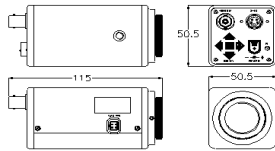

Features

- ⚡ 1/3" Panasonic Extra View Color CCD and Mintron 20MIPS DSP
- ⚡ 470 TV Lines (580 TV line equivalent with Adaptive Edge Enhancement)
- ⚡ 0.3 Lux at F1.2 - 0.003 Lux at 128X frame integration at F1.2
- ⚡ On Screen Display, push-button controls

Description

A high resolution long body color CCTV camera, featuring "On Screen Display" controls and frame integration. Frame integration allows the light sensitivity to be turned up to provide a minimum illumination range of 0.3Lux down to an amazing 0.003Lux, in color. This super low minimum illumination level of 0.003Lux is equivalent to the amount of light on a starry night with no moon – hence the Starlight Camera name. **Recommended Use:** Indoors or outdoors (requires housing), where an interchangeable lens is needed. Vari-focal and/or auto-iris lenses are supported. Ideal for use as an audio pick-up source if audio recording is going to be employed. OSD makes auto-iris and digital zoom control more flexible.

Mintron™ MTV-63V6H SPECIFICATIONS		
MODEL	MTV-63V6HN	MTV-63V6HP
TV System	NTSC	PAL
Picture Element	811(H) X 508(V)	795(H) X 596(V)
Scanning System	525 lines, 60 fields/sec	625 lines, 50 fields/sec
Sync System	Internal	
Minimum Illumination:	Legacy mode:0.3 Lux at F1.2 Star Light Mode:0.003 Lux at F1.2	
Gain Control:	Mode: ATW / AWC / FIX (Zero color rolling) Range: 3200 ~ 10000 *K	
Resolution	470 TVL / 580 TVL (Enhanced)	
S/N Ratio	52dB (MIN) / 60dB (TYP) (AGC OFF)	
Auto Iris	A.E.S. / Video Drive	
A.E.S.	1/60~1/100,000 sec.	1/50~1/100,000 sec.
Video Output	1.0V p-p composite video at 75 ohm	
Gamma Correction	0.45/1.0 (selectable by OSD manual)	
Gain Control	AGC On/Off (0~18dB)	
OSD Display	On Screen Display For All Control	
5 PUSH SW	For OSD Control Panel	
Flickerless	Selectable by OSD Manual	
BLC	Selectable by OSD Manual	
Digital Zoom (2X)	Selectable by OSD Manual	
Mirror Function	Selectable by OSD Manual	
Masking Area	Selectable by OSD Manual	
Operation Temperature	-20°C TO 50°C	
Operation Humidity	within 85%RH	
Power Source	DC 12V±1V / 180mA	
Dimension	50.5mm(W) X 50.5mm(H) X 115mm(L)	

Sentry Security Systems Inc.

1-1257 Midland Ave - Kingston, Ontario K7P 2Y1 Canada

Web: www.sentry-resellers.com | www.cctvsentry.com

Phone: 866.736.8796 | Fax: 613.384.1733 | Email: sales@cctvsentry.com