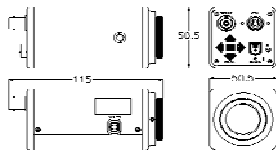

Features

- ⚡ 1/3" Panasonic Extra View Color CCD and Mintron 20MIPS DSP
- ⚡ Intelligently restrains high light
- ⚡ 470 TV Lines (580 TV line equivalent with Adaptive Edge Enhancement)
- ⚡ 0.8 Lux at F1.2 - 0.003 Lux at 128X frame integration at F1.2
- ⚡ On Screen Display, push-button controls

Description

A high resolution long body color CCTV camera with the intelligence to restrain any highlight condition. It features "On Screen Display" controls and frame integration. Frame integration allows the light sensitivity to be turned up to provide a minimum illumination range of 0.8Lux down to an amazing 0.003Lux, in color. This super low minimum illumination level of 0.003Lux is equivalent to the amount of light on a starry night with no moon – hence the Starlight Camera name. **Recommended Use:** Indoors or outdoors (requires housing), where an interchangeable lens and the ability to filter out glare from bright lighting conditions is needed. Vari-focal and/or auto-iris lenses are supported. Ideal for use as an audio pick-up source if audio recording is going to be employed. OSD makes auto-iris and digital zoom control more flexible.

Mintron™ MTV-63V5H SPECIFICATIONS		
MODEL	MTV-63V5HN	MTV-63V5HP
TV System	NTSC	PAL
Picture Element	811(H) X 508(V)	795(H) X 596(V)
Scanning System	525 lines, 60 fields/sec	625 lines, 50 fields/sec
Sync System	Internal / VD-Lock (option)	
Minimum Illumination:	Legacy mode:	0.8 Lux at F1.2
	Star Light Mode:	0.003 Lux at F1.2
Gain Control:	Mode:	ATW / AWC / FIX (Zero color rolling)
	Range:	3200 ~ 10000 %K
Resolution	470 TVL / 580 TVL (Enhanced)	
S/N Ratio	52dB (MIN) / 60dB (TYP) (AGC OFF)	
Auto Iris	A.E.S. / Video Drive	
A.E.S.	1/60~1/100,000 sec.	1/50~1/100,000 sec.
Video Output	1.0V p-p composite video at 75 ohm	
Gamma Correction	0.45	
Gain Control	AGC On/Off (0~18dB)	
OSD Display	On Screen Display For All Control	
5 PUSH SW	For OSD Control Panel	
Flickerless	Selectable by OSD Manual	
BLC	Selectable by OSD Manual	
Digital Zoom (2X)	Selectable by OSD Manual	
Mirror Function	Selectable by OSD Manual	
Masking Area	Selectable by OSD Manual	
Operation Temperature	-20°C TO 50°C	
Operation Humidity	within 85%RH	
Power Source	DC 12V±1V / 180mA	
Dimension	50.5mm(W) X50.5mm(H) X115mm(L)	

Sentry Security Systems Inc.

1-1257 Midland Ave - Kingston, Ontario K7P 2Y1 Canada

Web: www.sentry-resellers.com | www.cctvsentry.com

Phone: 866.736.8796 | Fax: 613.384.1733 | Email: sales@cctvsentry.com