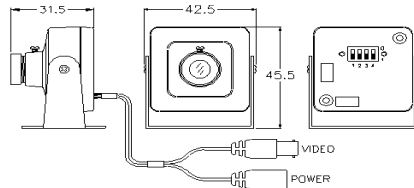

Mintron™ 34K0 and 34K0I

Features

- 1/4" Panasonic Color CCD and Mintron 20MIPS DSP
- 380 TV Lines (470 TV Line equivalent with Adaptive Edge Enhancement)
- 0.5 Lux at F1.2
- DIP Switch Controls for White Balance, 2X digital zoom and mirror image

Description

An inexpensive, color CCTV mini-camera with 1/4" CCD and Mintron 20MIPS DSP. This camera produces good quality video, in color, at 380/470 TV lines. The CCD provides a good minimum illumination level of 0.5 Lux @F1.2. Also available as the 34K0I with pin-hole lens.

Recommended Use: Indoors, where an interchangeable lens is not needed and lighting is relatively constant. Offers a very unobtrusive camera because of small size. Provides good quality video down to relatively low light levels. The pin-hole version of this camera is particularly suited to covert use.

Mintron™ 34K0 & 34K0I SPECIFICATIONS		
MODEL	34K0	34K0I
TV System	NTSC	PAL
Picture Element	542 (H) x 496 (V)	542 (H) x 586(V)
Scanning System	525 lines, 60 fields/sec	625 lines, 50 fields/sec
Sync System	Internal	
Minimum Illumination	0.5 Lux at F1.2	
Lens & View Angle	3.6mm F2.0 / 68°	3.7mm F2.0 / 68°
Resolution	380 TVL / 470 TVL (Enhanced)	
S/N Ratio	52dB (MIN) / 60dB (TYP) (AGC OFF)	
Auto Iris	A.E.S.	
A.E.S.	1/60~1/100,000 sec.	1/50~1/100,000 sec.
Video Output	1.0V p-p composite video at 75 ohm	
Gamma Correction	0.45	
Gain Control	AGC	
White Balance	ATW / AWB	
White Balance Range	ATW (3200---10000 °K) / AWB (Auto White Balance) / FIX(3200 °K)	
Operation Temperature	-20°C TO 50°C	
Operation Humidity	within 85% RH	
Power Source	DC 12V±1V / 80mA	

For more information on any of our products or services please

visit us on the Web at:

www.sentry-resellers.com

or

www.cctvsentry.com

SENTRY SECURITY SYSTEMS INC.
C/O Door 201
44951 Co. Route 191
Wellesley Island, NY 13640
1257 Midland Ave. Unit #1
Kingston, ON, K7P 2Y1
Phone: 866.736.8796
Fax: 613.384.1733