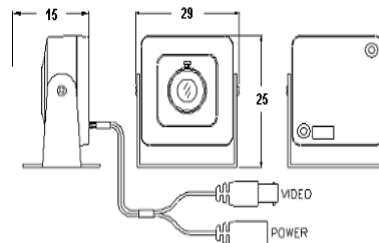

## Features

- 1/4" Panasonic Color CCD and Mintron 20MIPS DSP
- 380 TV Lines (470 TV Line equivalent with Adaptive Edge Enhancement)
- 0.5 Lux at F1.2
- Super small size of 1.25" x 1" x .75" for easy concealment

## Description

A tiny, inexpensive, color CCTV mini-camera with 1/4" CCD and Mintron™ 20MIPS DSP. This camera produces good quality video, in color, at 380/470 TV lines with a good minimum illumination level of 0.5 Lux @F1.2.

Mintron™ 34C2A & 34C2AN SPECIFICATIONS		
MODEL	34C2A	34C2AN
TV System	NTSC	PAL
Picture Element	542 (H) x 492 (V)	542 (H) x 582(V)
Scanning System	525 lines, 60 fields/sec	
Sync System	Internal	
Minimum Illumination	0.5 Lux at F1.2	
Lens & View Angle	4mm F2.0 / 52°	
Resolution	380 TVL / 470 TVL ( Enhanced)	
S/N Ratio	52dB ( MIN ) / 60dB ( TYP ) (AGC OFF)	
Auto Iris	A.E.S.	
A.E.S.	1/60~1/120,000 sec.	
Video Output	1.0V p-p composite video at 75 ohm	
Gamma Correction	0.45	
Gain Control	AGC	
White Balance	ATW / AWB	
White Balance Range	ATW ( 3200---10000 °K ) / AWB (Auto White Balance) / FIX( 3200 °K )	
Operation Temperature	-20°C TO 50°C	
Operation Humidity	within 85% RH	
Power Source	DC 12V±1V / 70mA	